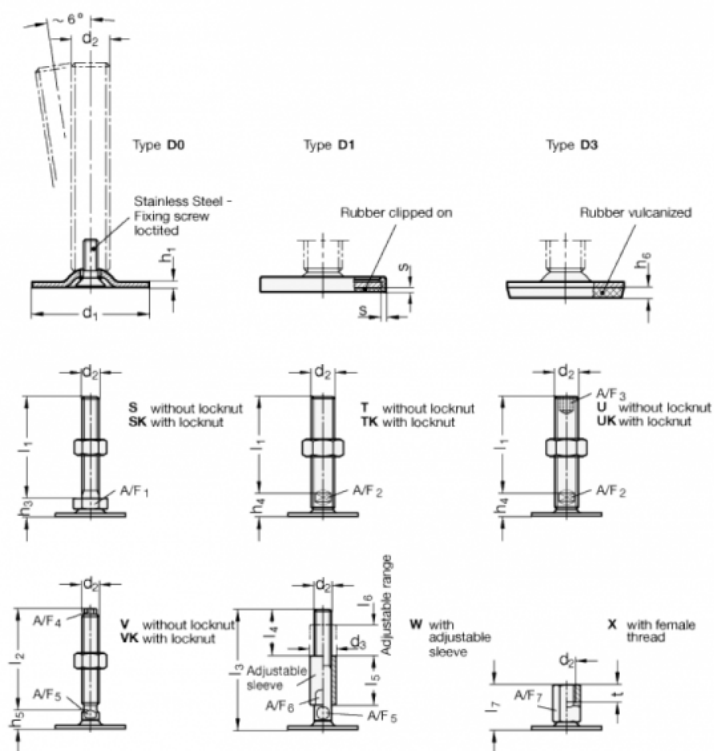

Article number: 204140M16150D0T  
 Description: E+G levelling foot  
 GN 41-40-M16-150-D0-T  
 Note: T Without nut, Wrench flat at the bottom

## Measures

A/F2 = 12  
 d1 = 40  
 d2 = M16  
 h1 = 2  
 h4 = 17  
 h6 =  
 l1 = 150  
 s =